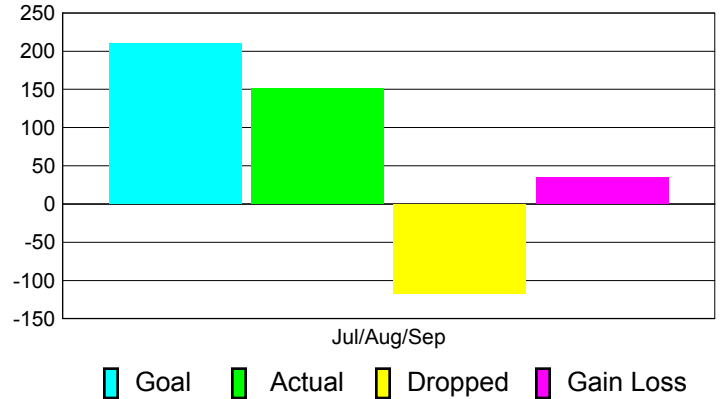

Membership Results 2012-2013

Goal, New, Dropped, Gain/Loss