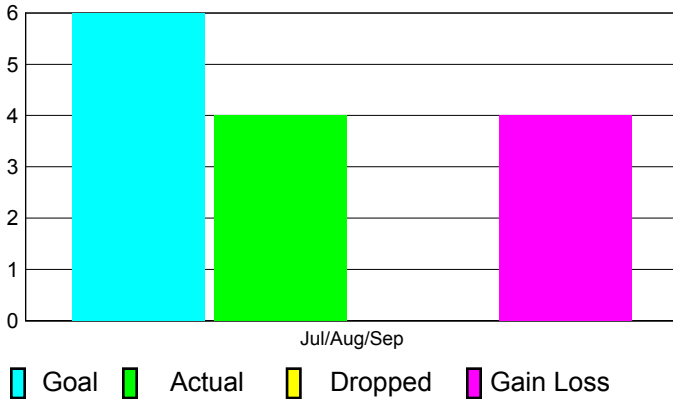

2012-2013 GMT Reports for District (or Undistricted) **District 323 G2**

GMT: **KAMLESH JAIN**

Location: **INDIA**

GMT CA: **6**

CLUBS

**Club Results
2012-2013**

**Clubs
2011-2012**

Month	New Club Goal	Actual New Clubs	Actual Dropped Clubs	Gain/Loss of Clubs	Gain/Loss of Clubs
Jul/Aug/Sep	6	4	0	4	2
Totals	6	4	0	4	2

Club Results 2012-2013

Goal, New, Dropped, Gain/Loss

Comparison of Club Gain/Loss

Current Year Compared to the Previous Year

YTD Status Quo Clubs 2012-2013

Status Quo Clubs Compared to Status Quo Members

MEMBERSHIP