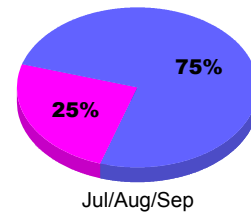

**Membership Results
2012-2013**

**Membership
2011-2012**

Month	Net Memb Goal	Actual New Memb	Actual Dropped Memb	Gain/Loss of Memb	Gain/Loss of Memb
Jul/Aug/Sep	210	151	-117	34	49
Totals	210	151	-117	34	49

Membership Results 2012-2013

Goal, New, Dropped, Gain/Loss

Comparison of Membership Gain/Loss

Current Year Compared to the Previous Year

Gender Comparison 2012-2013

Male Female